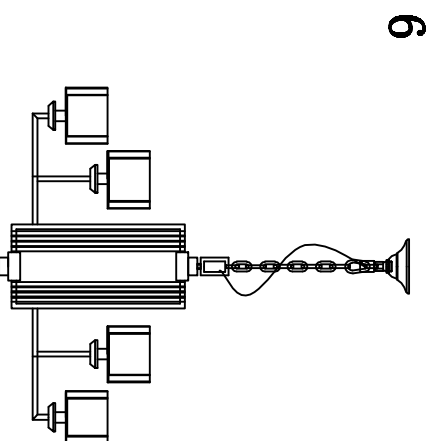

MODEL: 4410+5/C

Safety precautions: