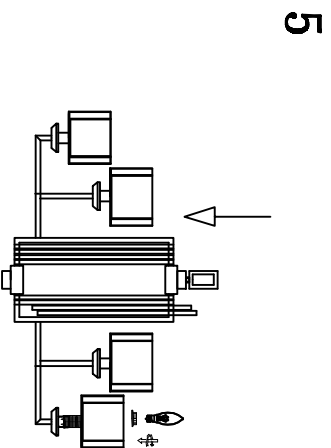

MODEL: 4410+5/C

Safety precautions: