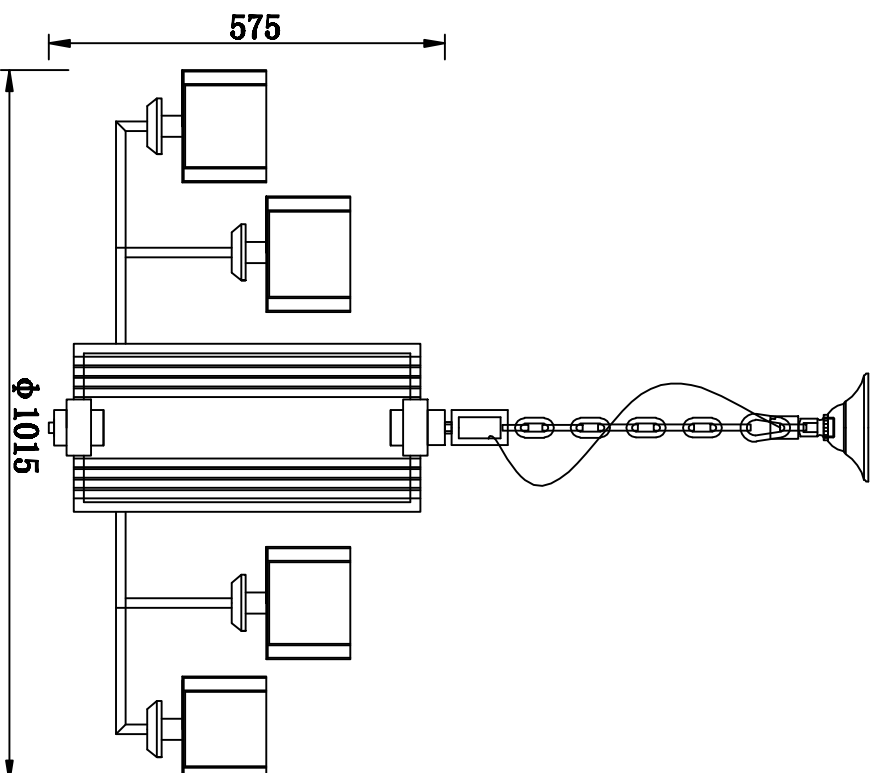

MODEL: 4410+5/C

Safety precautions: