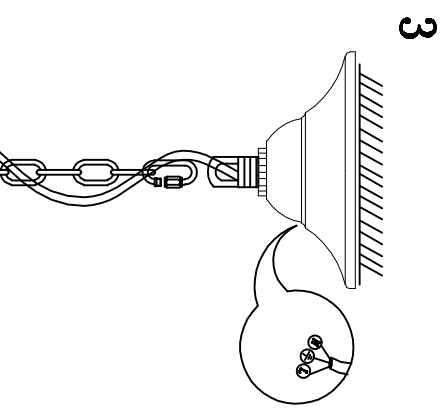

MODEL: 4410+5/C

Safety precautions: