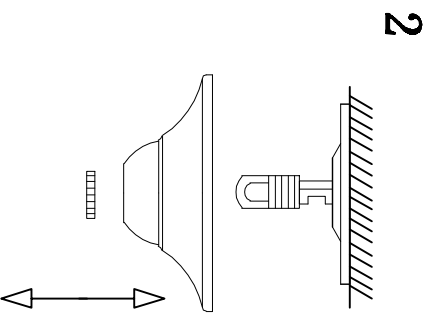

MODEL: 4410+5/C

Safety precautions: