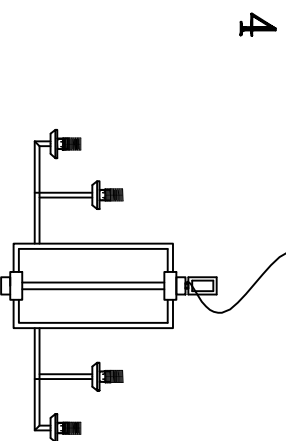

MODEL: 4410+5/C

Safety precautions: