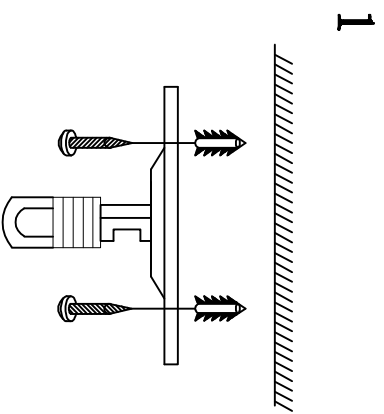

MODEL: 4410+5/C

Safety precautions: