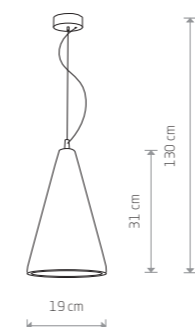

GEOMETRIC 9695

SHY 9391

SHY  
concrete, painted steel

9391  
1xGU10, max 35W

VOLCANO S  
concrete, painted steel, chrome

6853  
1xGU10, max 35W

LAVA 6855

VOLCANO S 6853

GEOMETRIC  
concrete, painted steel

9695  
3xGU10, max 35W

GEOMETRIC  
concrete, painted steel

9696  
1xGU10, max 35W

VOLCANO L  
concrete, painted steel, chrome

6852  
1xE27, max 60W

LAVA  
concrete, painted steel, chrome