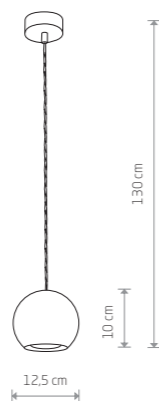

GEOMETRIC 9695

SHY 9391

SHY  
concrete, painted steel

9391  
1xGU10, max 35W

VOLCANO S  
concrete, painted steel, chrome

6853  
1xGU10, max 35W

LAVA 6855

VOLCANO S 6853

GEOMETRIC  
concrete, painted steel

9695  
3xGU10, max 35W

GEOMETRIC  
concrete, painted steel

9696  
1xGU10, max 35W

VOLCANO L  
concrete, painted steel, chrome

6852  
1xE27, max 60W

LAVA  
concrete, painted steel, chrome

6855  
1xE27, max 60W