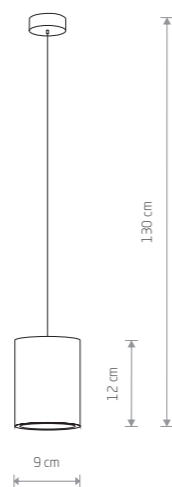

GEOMETRIC 9695

SHY 9391

SHY  
concrete, painted steel

9391  
1xGU10, max 35W

VOLCANO S  
concrete, painted steel, chrome

6853  
1xGU10, max 35W

LAVA 6855

VOLCANO S 6853

GEOMETRIC  
concrete, painted steel

9695  
3xGU10, max 35W

GEOMETRIC  
concrete, painted steel

9696  
1xGU10, max 35W

VOLCANO L  
concrete, painted steel, chrome

6852  
1xE27, max 60W

LAVA  
concrete, painted steel, chrome

6855  
1xE27, max 60W