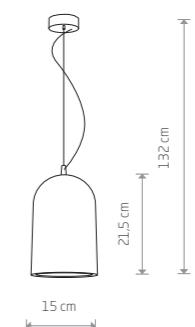

GEOMETRIC 9695

SHY 9391

SHY  
concrete, painted steel

9391  
1xGU10, max 35W

VOLCANO S  
concrete, painted steel, chrome

6853  
1xGU10, max 35W

LAVA 6855

VOLCANO S 6853

GEOMETRIC  
concrete, painted steel

9695  
3xGU10, max 35W

GEOMETRIC  
concrete, painted steel

9696  
1xGU10, max 35W

VOLCANO L  
concrete, painted steel, chrome

6852  
1xE27, max 60W

LAVA  
concrete, painted steel, chrome