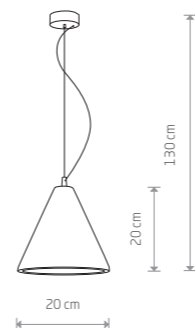

GEOMETRIC 9695

SHY 9391

SHY  
concrete, painted steel

9391  
1xGU10, max 35W

VOLCANO S  
concrete, painted steel, chrome

6853  
1xGU10, max 35W

LAVA 6855

VOLCANO S 6853

GEOMETRIC  
concrete, painted steel

9695  
3xGU10, max 35W

GEOMETRIC  
concrete, painted steel

9696  
1xGU10, max 35W

VOLCANO L  
concrete, painted steel, chrome

6852  
1xE27, max 60W

LAVA  
concrete, painted steel, chrome