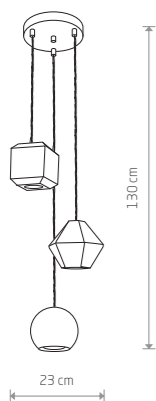

GEOMETRIC 9695

SHY 9391

SHY  
concrete, painted steel

9391  
1xGU10, max 35W

VOLCANO S  
concrete, painted steel, chrome

6853  
1xGU10, max 35W

LAVA 6855

VOLCANO S 6853

GEOMETRIC  
concrete, painted steel

9695  
3xGU10, max 35W

GEOMETRIC  
concrete, painted steel

9696  
1xGU10, max 35W

VOLCANO L  
concrete, painted steel, chrome

6852  
1xE27, max 60W

LAVA  
concrete, painted steel, chrome