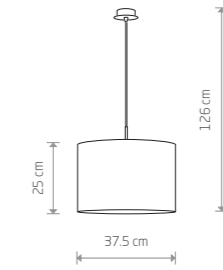

ALICE M 6815

ALICE M 6817

ALICE XS  
fabric, painted steel

- 6812 5723
- 1xE27, max 60W

ALICE L  
painted steel, fabric

- 6818 5386
- 1xE27, max 60W

ALICE M  
fabric, painted steel

- 6815 5383
- 1xE27, max 60W

ALICE L  
fabric, painted steel

- 6816 5384
- 1xE27, max 60W

ALICE M  
fabric, painted steel

- 6817
- 2xE27, max 60W

ALICE  
fabric, painted steel

- 9083
- 1xE27, max 60W

ALICE  
fabric, painted steel

- 9090
- 1xE27, max 60W