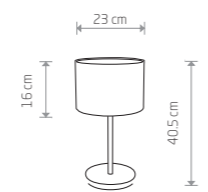

ALICE L  
fabric, painted steel

- 6816 5384
- 1xE27, max 60W

ALICE M  
fabric, painted steel

- 6817
- 2xE27, max 60W

ALICE  
fabric, painted steel

- 9083
- 1xE27, max 60W

ALICE  
fabric, painted steel

- 9090
- 1xE27, max 60W