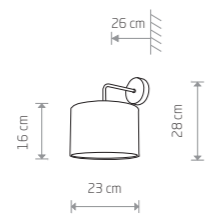

ALICE
fabric, painted steel

- 9083
- 1xE27, max 60W