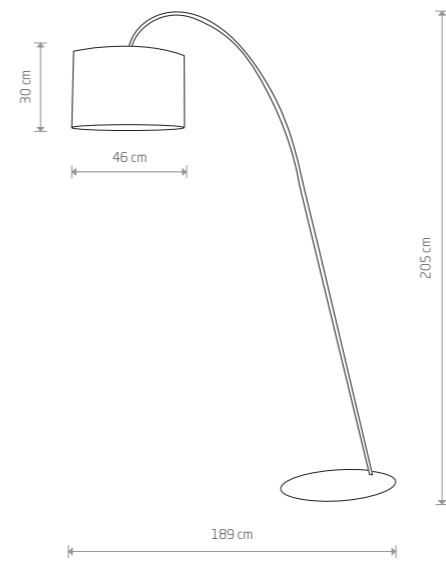

ALICE M 6815

ALICE M 6817

ALICE XS  
fabric, painted steel

- 6812 5723
- 1xE27, max 60W

ALICE L  
painted steel, fabric

- 6818 5386
- 1xE27, max 60W

ALICE M  
fabric, painted steel

- 6815 5383
- 1xE27, max 60W

ALICE L  
fabric, painted steel

- 6816 5384
- 1xE27, max 60W

ALICE M  
fabric, painted steel

- 6817
- 2xE27, max 60W

ALICE  
fabric, painted steel

- 9083
- 1xE27, max 60W

ALICE  
fabric, painted steel

- 9090
- 1xE27, max 60W