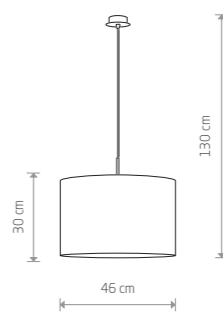

ALICE M 6815

ALICE M 6817

ALICE XS  
fabric, painted steel

- 6812 5723
- 1xE27, max 60W

ALICE L  
painted steel, fabric

- 6818 5386
- 1xE27, max 60W

ALICE M  
fabric, painted steel

- 6815 5383
- 1xE27, max 60W

ALICE L  
fabric, painted steel

- 6816 5384
- 1xE27, max 60W

ALICE M  
fabric, painted steel

- 6817
- 2xE27, max 60W

ALICE  
fabric, painted steel

- 9083
- 1xE27, max 60W

ALICE  
fabric, painted steel

- 9090
- 1xE27, max 60W