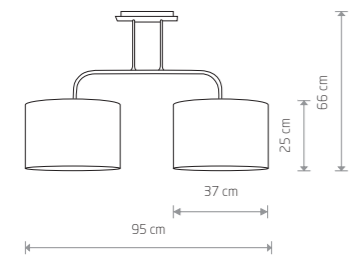

ALICE M 6815

ALICE M 6817

ALICE XS  
fabric, painted steel

- 6812 5723
- 1xE27, max 60W

ALICE L  
painted steel, fabric

- 6818 5386
- 1xE27, max 60W

ALICE M  
fabric, painted steel

- 6815 5383
- 1xE27, max 60W

ALICE L  
fabric, painted steel

- 6816 5384
- 1xE27, max 60W

ALICE M  
fabric, painted steel

- 6817
- 2xE27, max 60W

ALICE  
fabric, painted steel

- 9083
- 1xE27, max 60W

ALICE  
fabric, painted steel

- 9090
- 1xE27, max 60W