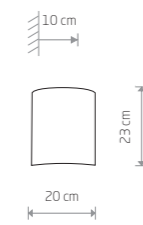

ALICE M 6815

ALICE M 6817

ALICE XS  
fabric, painted steel

- 6812 5723
- 1xE27, max 60W

ALICE L  
painted steel, fabric

- 6818 5386
- 1xE27, max 60W

ALICE M  
fabric, painted steel

- 6815 5383
- 1xE27, max 60W