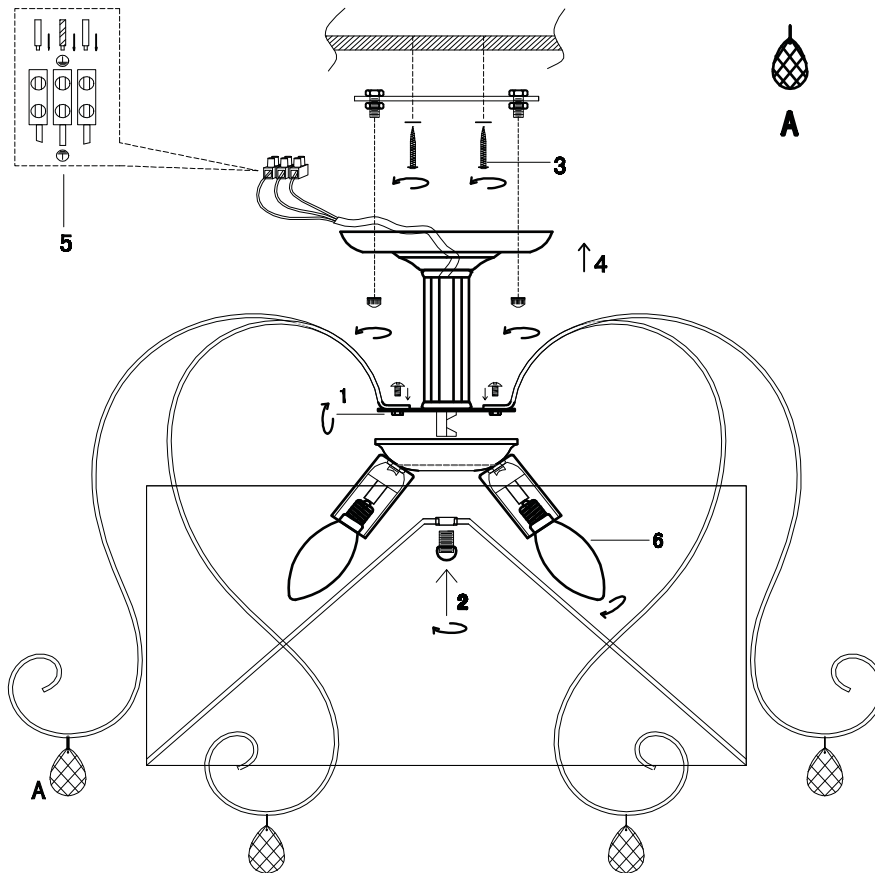

FREYA
TRADITION OF QUALITY

INSTRUCTION

MODEL: FR2020-CL-03-CH
CHANDELIER

3 X E14 (40W)

FREYA-LIGHT.COM