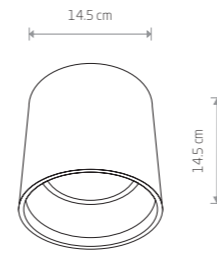

SOLID 9721

SOLID
concrete, glass

9721
2xE27, max 60W

SHY M
concrete

9393
1xGU10 ES111, max 75W

SHY S
concrete

9390
1xGU10, max 35W

BOLD S
concrete

9388
1xGU10, max 35W

BOLD M
concrete

9392
1xGU10 ES111, max 75W