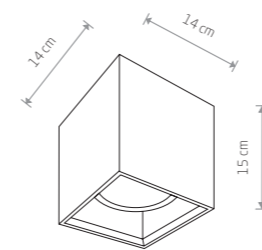

BOLD M
concrete