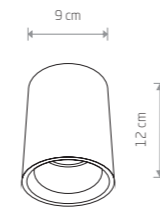

SOLID 9721

SOLID
concrete, glass

9721
2xE27, max 60W

SHY M
concrete

9393
1xGU10 ES111, max 75W

SHY S
concrete

9390
1xGU10, max 35W

BOLD S
concrete

9388
1xGU10, max 35W

BOLD M
concrete

9392
1xGU10 ES111, max 75W