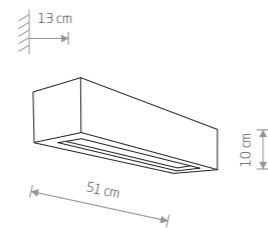

SOLID 9721

SOLID
concrete, glass

9721
2xE27, max 60W

SHY M
concrete

9393
1xGU10 ES111, max 75W

SHY S
concrete

9390
1xGU10, max 35W

BOLD S
concrete