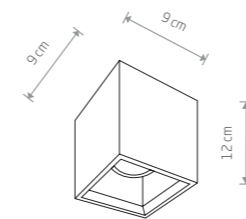

SOLID 9721

SOLID
concrete, glass

9721
2xE27, max 60W

SHY M
concrete

9393
1xGU10 ES111, max 75W

SHY S
concrete

9390
1xGU10, max 35W

BOLD S
concrete